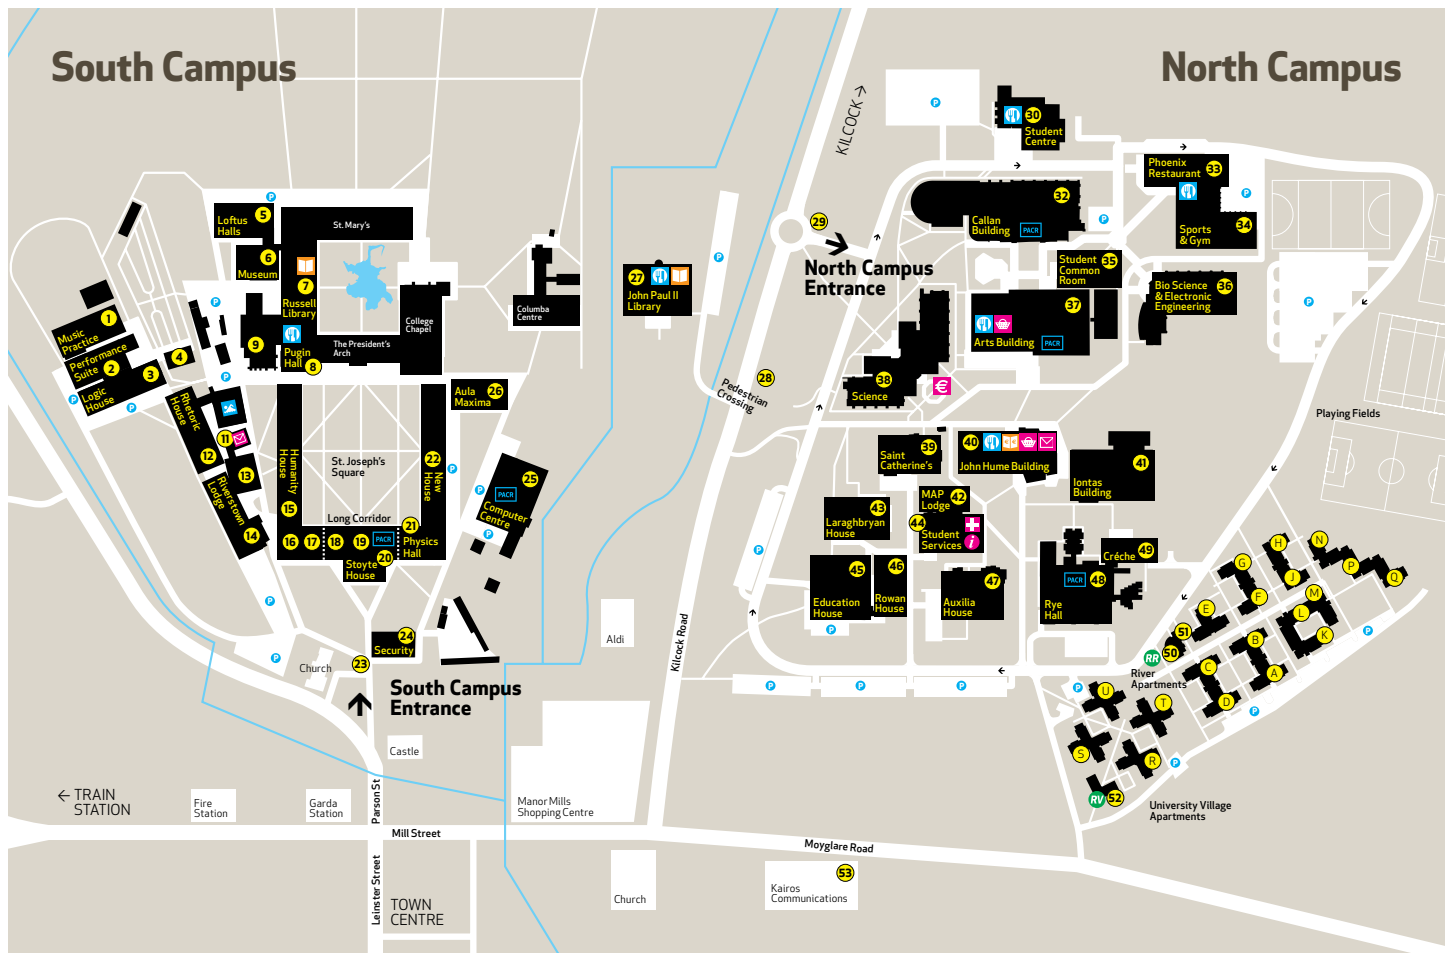

Open Day 2013 - Plan Your Visit

NUI MAYNOOTH
Ollscoil na hÉireann Má Nuad

Friday 29th November

10:00 - 10:30AM	
10:40 - 11:10AM	
11:20 - 11:50AM	
12:00 - 12:30PM	
12:40 - 1:10PM	
1:20 - 1:50PM	

Saturday 30th November

11:00 - 11:30AM	
11:40 - 12:10PM	
12:20 - 12:50PM	
1:00 - 1:30PM	
1:40 - 2:10PM	
2:20 - 2:50PM	

f [facebook.com/gonuimaynooth](https://www.facebook.com/gonuimaynooth)
t [twitter @gonuimaynooth](https://twitter.com/gonuimaynooth)